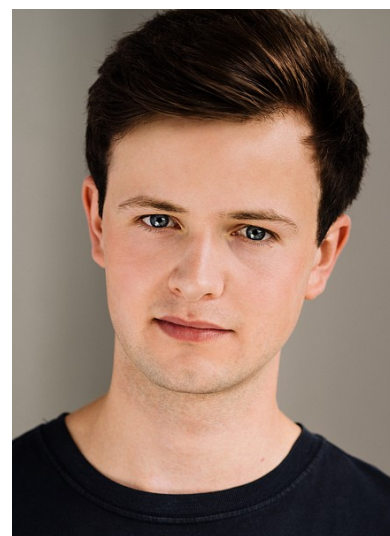

Room 403, Linen Hall
162-168 Regent Street
London, W1B 5TB

020 7734 7505
ee@gilbertandpayne.com

Ashley Gyngell

Photo: Sam Mckay

Location:	Greater London, England, United Kingdom	Appearance:	White
Height:	6' (182cm)	Nationality:	British
Playing Age:	16 - 20 years	Eye Colour:	Blue
		Hair Colour:	Dark Brown

Television

Television, Edward VI, Lady Jane Grey, BBC, Tim Green, Bill Thomas
Television, Nikolushka, War And Peace, BBC, Tom Harper

Stage

Stage, Jonah, Blink, Drayton Arms, Samantha Robinson
Stage, Jonah, Blink, Wimbledon Theatre Studio, Samantha Robinson
Stage, Jonah, Blink, Lion & Unicorn, Samantha Robinson
Stage, Dev, Ho Effing Ho, Theatre 503, Roisin Rae
Stage, Dan, South Kentish Town, Arcola Theatre, Zachary James

Short Film

Short Film, Bradley, How I Ended up Dead, LFA, Daniel Alcaron
Short Film, Peter, Peter Walter Gave Up, Harry Williams, Teresa Almeida
Short Film, Benjamin, Real Shame, O'Toole Productions, Gwen O'Toole
Short Film, Tom, Voice Of The Nation, Lost Stories Productions, Luisa Zabel
Short Film, Paul, Faraday Cage, NFS, David Brauns